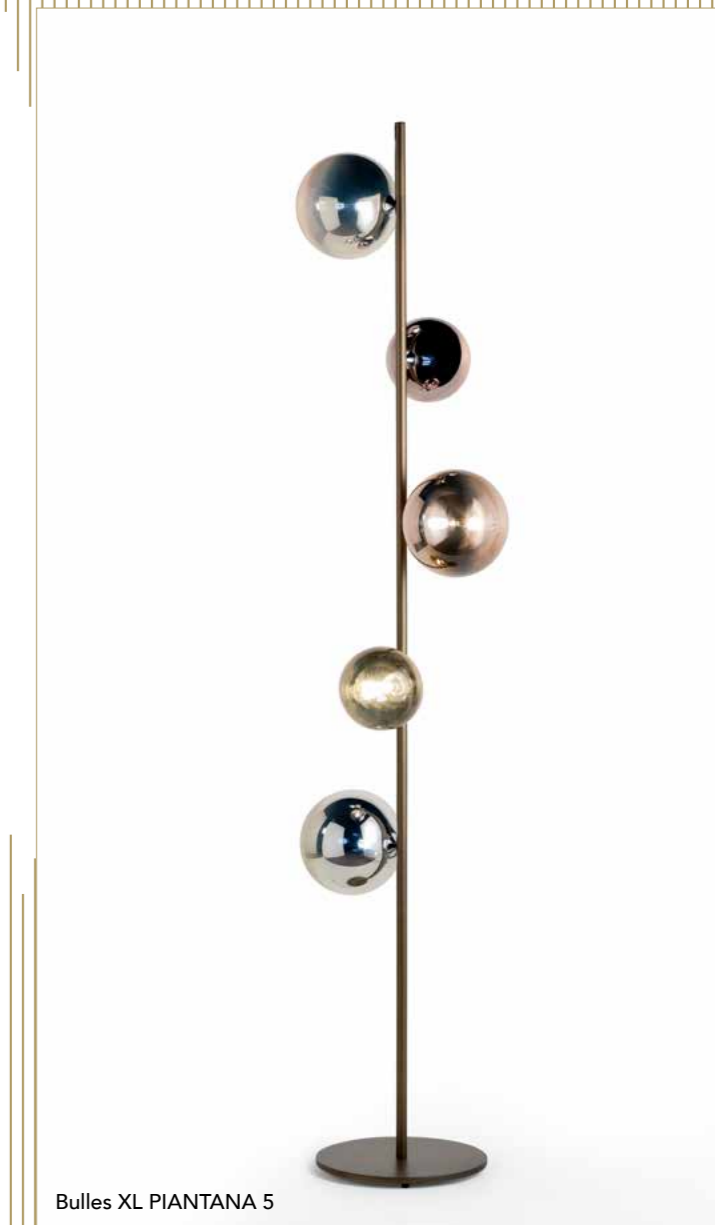

BULLES XL COLLEZIONE/BULLES XL COLLECTION
Design - R&C REFLEX